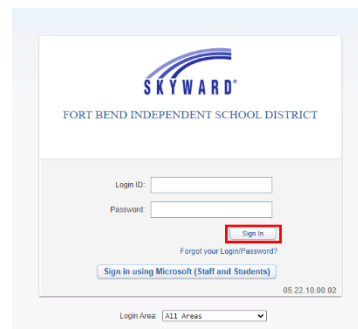

Logging In

Changes to Skyward login on the Web

Introduction

Audience: All Users

Purpose: To show the new way students and staff will login to Skyward using Microsoft.

Parents

- Parents, there are no changes to your login steps. To login to Skyward use your username and password as usual, and click “Sign In”.

Students and Staff using web browsers (Mobile apps are not affected)

A. Option 1

- Login into [1Link](#) using your regular email and password.
- Click the Skyward Icon.

B. Option 2

- Go to [Skyward](#).
- If you are not logged in automatically, click “Sign in using Microsoft (Staff and Students)”.