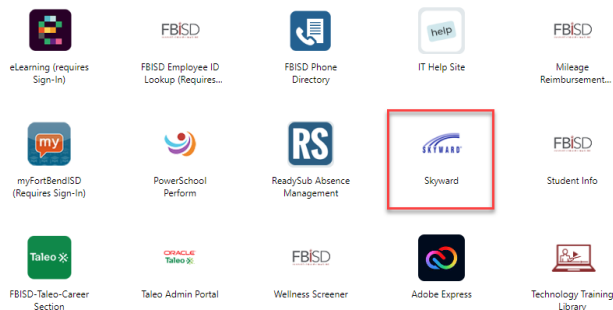

Logging In

Changes to Skyward login on the Web

Introduction

Audience: All Users

Purpose: To show the new way students and staff will login to Skyward using Microsoft.

Parents

- Parents, there are no changes to your login steps. To login to Skyward use your username and password as usual, and click “Sign In”.

Students and Staff using web browsers (Mobile apps are not affected)

A. Option 1

- Login into [1Link](#) using your regular email and password.
- Click the Skyward Icon.

B. Option 2

- Go to [Skyward](#).
- If you are not logged in automatically, click “Sign in using Microsoft (Staff and Students)”.